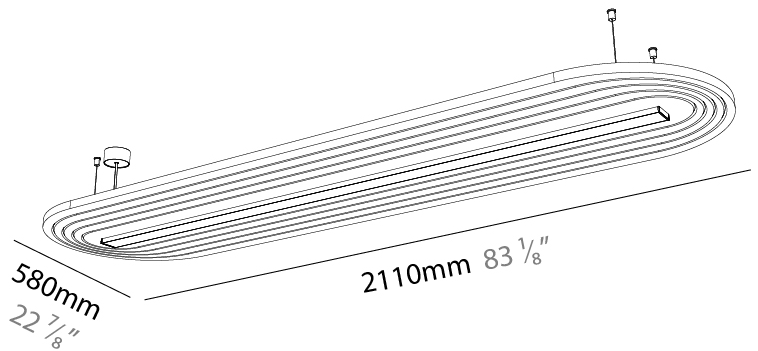

Holder Finish: [SSR / BKV / CWI / CRY / HAB / LAG / UFT / ITA / RUA / RUR / MIC / FTG / MYG / TWT / LOD / PUS / FRO / FUP / KIA / POP / BLS / SPG / MEY / GOH / GUM / CHC / COM / ABZ / JAG](#)

Accent Finish: [OPL / MPM / CMP / BKR / WHR / GCL / WWR / WWL / WDA](#)

Acoustic Finish: [SFW / CYW / SEE / SYN / MTS / PMB / TTN / CYB / STO / DPE / BES / SHB / ARE / ANE / VRD / CRF](#)

Fixture Material: [Acoustic / Aluminum / PMMA](#)

Primary Material: [Acoustic](#)

Cable Details: [2000mm/78 3/4" or 6000mm/236 1/4" Cable, - Transparent](#)

ELECTRICAL

Lamp Type: [LED](#)
Input Wattage (W): [73.1](#)
Total Output Wattage (W): [66.3](#)
Dimming: [Non-dimming / DALI Dimming / MATTER Dimming](#)
Driver Included: [No](#)
Driver Location: [Remote](#)
Driver Class: [Class 2](#)
Input Voltage (V): [120 - 277](#)
Upon Request: [0 - 10V Dimming / Phase Dimming](#)

LED

Color Temperature (°K): [2700 / 3000 / 3500 / 4000](#)
Max. Delivered Lumen (lm): [Max 10140](#)
Nominal Lumen (lm): [Max 12120](#)
CRI: [>90 CRI](#)
Lamp Life (hrs): [50000](#)

OPTICAL

RATINGS AND CERTIFICATIONS

Certified By: [Certified for North American Standards](#)

IP Rating: [IP20](#) © 2026, T 1800-388-3382, F 416-247-9319, www.zaneen.com

Available for International specifications by adding 'INT' at the end of the existing Model #. For assistance on 'custom' specifications, contact zteam@zaneen.com. In a constant effort to supply the best product, we reserve the right to change specifications or materials without notice. The most recent specification sheets are found at zaneen.com