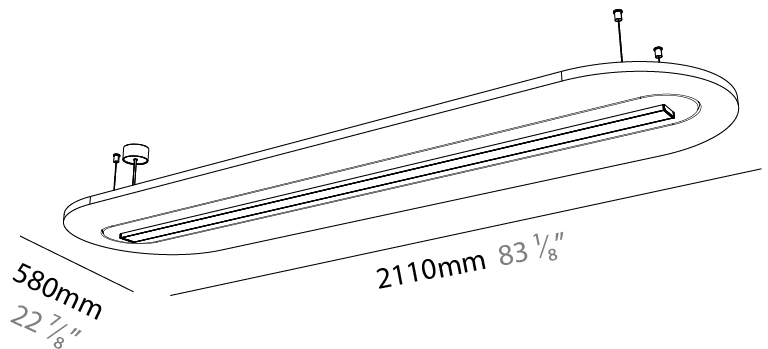

Holder Finish: [SSR / BKV / CWI / CRY / HAB / LAG / UFT / ITA / RUA / RUR / MIC / FTG / MYG / TWT / LOD / PUS / FRO / FUP / KIA / POP / BLS / SPG / MEY / GOH / GUM / CHC / COM / ABZ / JAG](#)

Accent Finish: [OPL / MPM / CMP / BKR / WHR / GCL / WWR / WWL / WDA](#)
Acoustic Finish: [SFW / CYW / SEE / SYN / MTS / PMB / TTN / CYB / STO / DPE / BES / SHB / ARE / ANE / VRD / CRF](#)

Fixture Material: [Acoustic / Aluminum / PMMA](#)

Primary Material: [Acoustic](#)

Cable Details: [2000mm/78 3/4" or 6000mm/236 1/4" Cable, - Transparent](#)

ELECTRICAL

Lamp Type: LED
Input Wattage (W): 73.1
Total Output Wattage (W): 66.3
Dimming: [Non-dimming / DALI Dimming / MATTER Dimming](#)
Driver Included: No
Driver Location: Remote
Driver Class: Class 2
Input Voltage (V): 120 - 277
Upon Request: [0 - 10V Dimming / Phase Dimming](#)

LED

Color Temperature (°K): [2700 / 3000 / 3500 / 4000](#)
Max. Delivered Lumen (lm): Max 10140
Nominal Lumen (lm): Max 12120
CRI: >90 CRI
Lamp Life (hrs): 50000

OPTICAL

RATINGS AND CERTIFICATIONS

Certified By: Certified for North American Standards

© 2026, T 1800-388-3382, F 416-247-9319, www.zaneen.com

Available for International specifications by adding 'INT' at the end of the existing Model #. For assistance on 'custom' specifications, contact zteam@zaneen.com. In a constant effort to supply the best product, we reserve the right to change specifications or materials without notice. The most recent specification sheets are found at zaneen.com