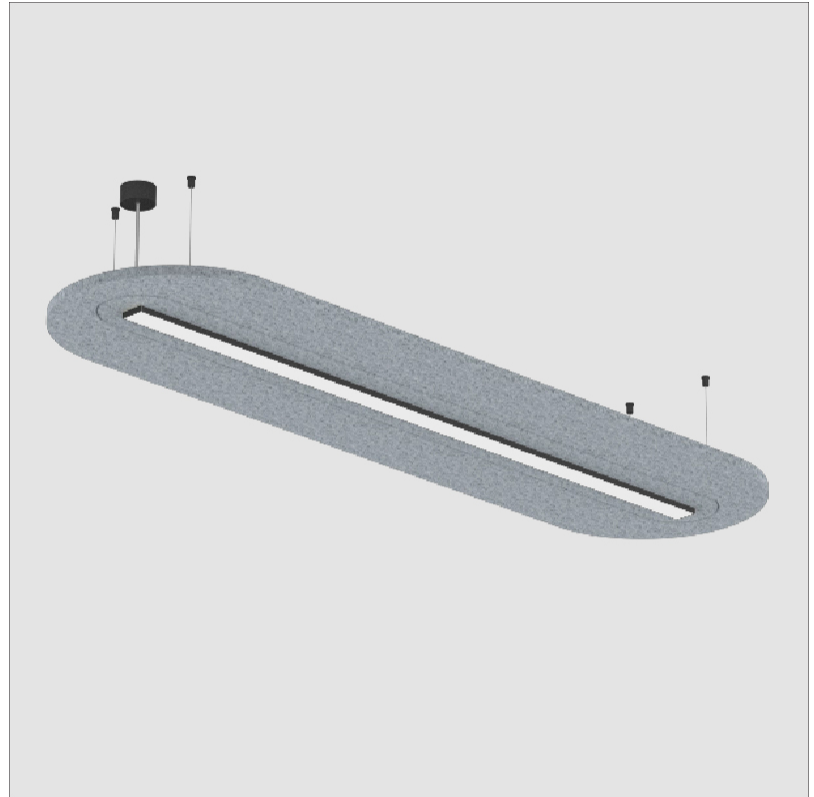

Holder Finish: [SSR / BKV / CWI / CRY / HAB / LAG / UFT / ITA / RUA / RUR / MIC / FTG / MYG / TWT / LOD / PUS / FRO / FUP / KIA / POP / BLS / SPG / MEY / GOH / GUM / CHC / COM / ABZ / JAG](#)

Accent Finish: [OPL / MPM / CMP / BKR / WHR / GCL / WWR / WWL / WDA](#)
Acoustic Finish: [SFW / CYW / SEE / SYN / MTS / PMB / TTN / CYB / STO / DPE / BES / SHB / ARE / ANE / VRD / CRF](#)

Fixture Material: [Acoustic / Aluminum / PMMA](#)

Primary Material: [Acoustic](#)

Cable Details: [2000mm/78 3/4" or 6000mm/236 1/4" Cable, - Transparent](#)

ELECTRICAL

Lamp Type: LED
Input Wattage (W): 73.1
Total Output Wattage (W): 66.3
Dimming: [Non-dimming / DALI Dimming / MATTER Dimming](#)
Driver Included: No
Driver Location: Remote
Driver Class: Class 2
Input Voltage (V): 120 - 277
Upon Request: [0 - 10V Dimming / Phase Dimming](#)

LED

Color Temperature (°K): [2700 / 3000 / 3500 / 4000](#)
Max. Delivered Lumen (lm): Max 10140
Nominal Lumen (lm): Max 12120
CRI: >90 CRI
Lamp Life (hrs): 50000

OPTICAL

RATINGS AND CERTIFICATIONS

Certified By: Certified for North American Standards

© 2026, T 1800-388-3382, F 416-247-9319, www.zaneen.com

Available for International specifications by adding 'INT' at the end of the existing Model #. For assistance on 'custom' specifications, contact zteam@zaneen.com. In a constant effort to supply the best product, we reserve the right to change specifications or materials without notice. The most recent specification sheets are found at zaneen.com