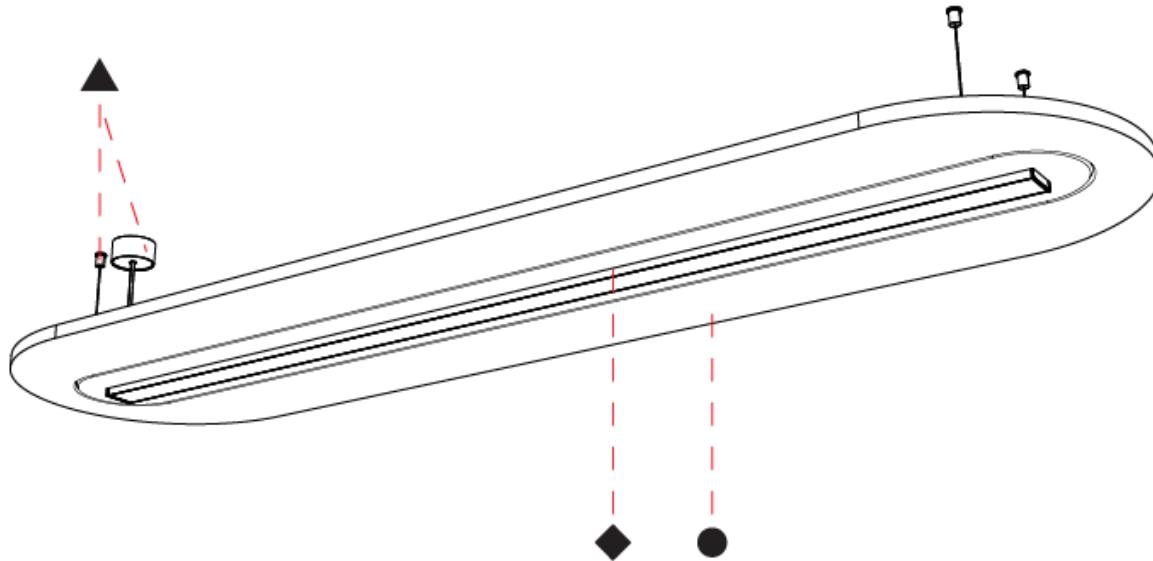

SERENII ROUND SUSPENSION

A3001179-

PROJECT	_____
TYPE	_____
SPECIFIER	_____
QUANTITY	_____
DATE	_____

A